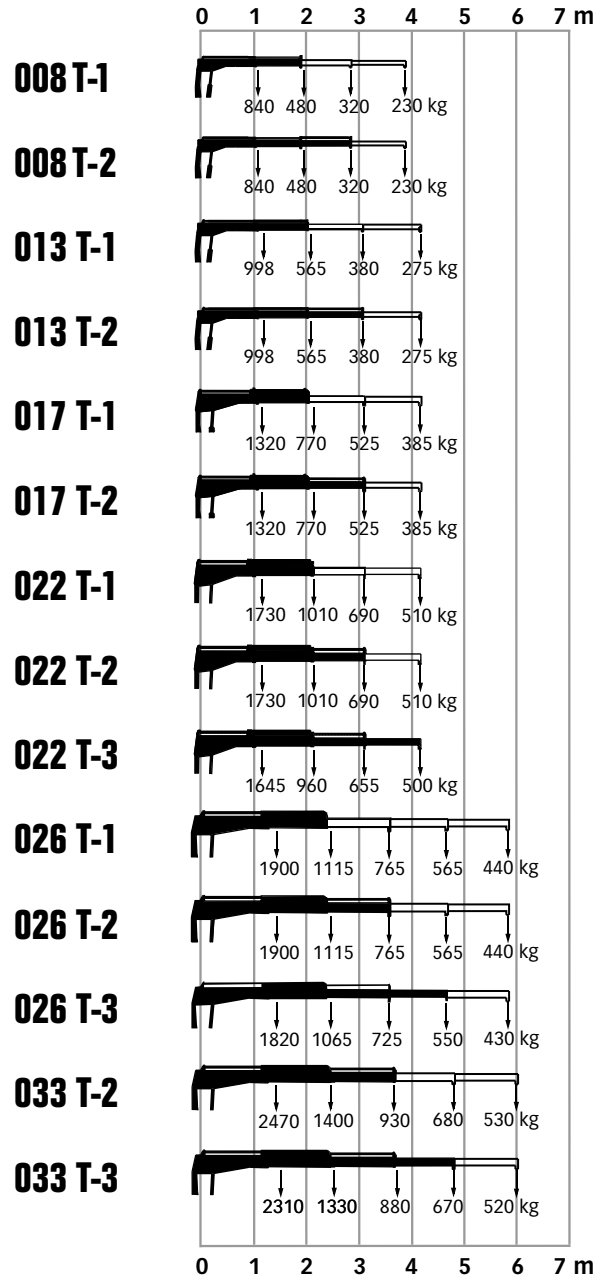

Product range 2.07

There are many more variants available of the models XS 055 and XS 066

0 1 2 3 4 5 6 7 8 9 10 11 12 13 14 15 16 17 18 19 20 21 22 23 m

0 1 2 3 4 5 6 7 8 9 10 11 12 13 14 15 16 17 18 19 20 21 22 23 m