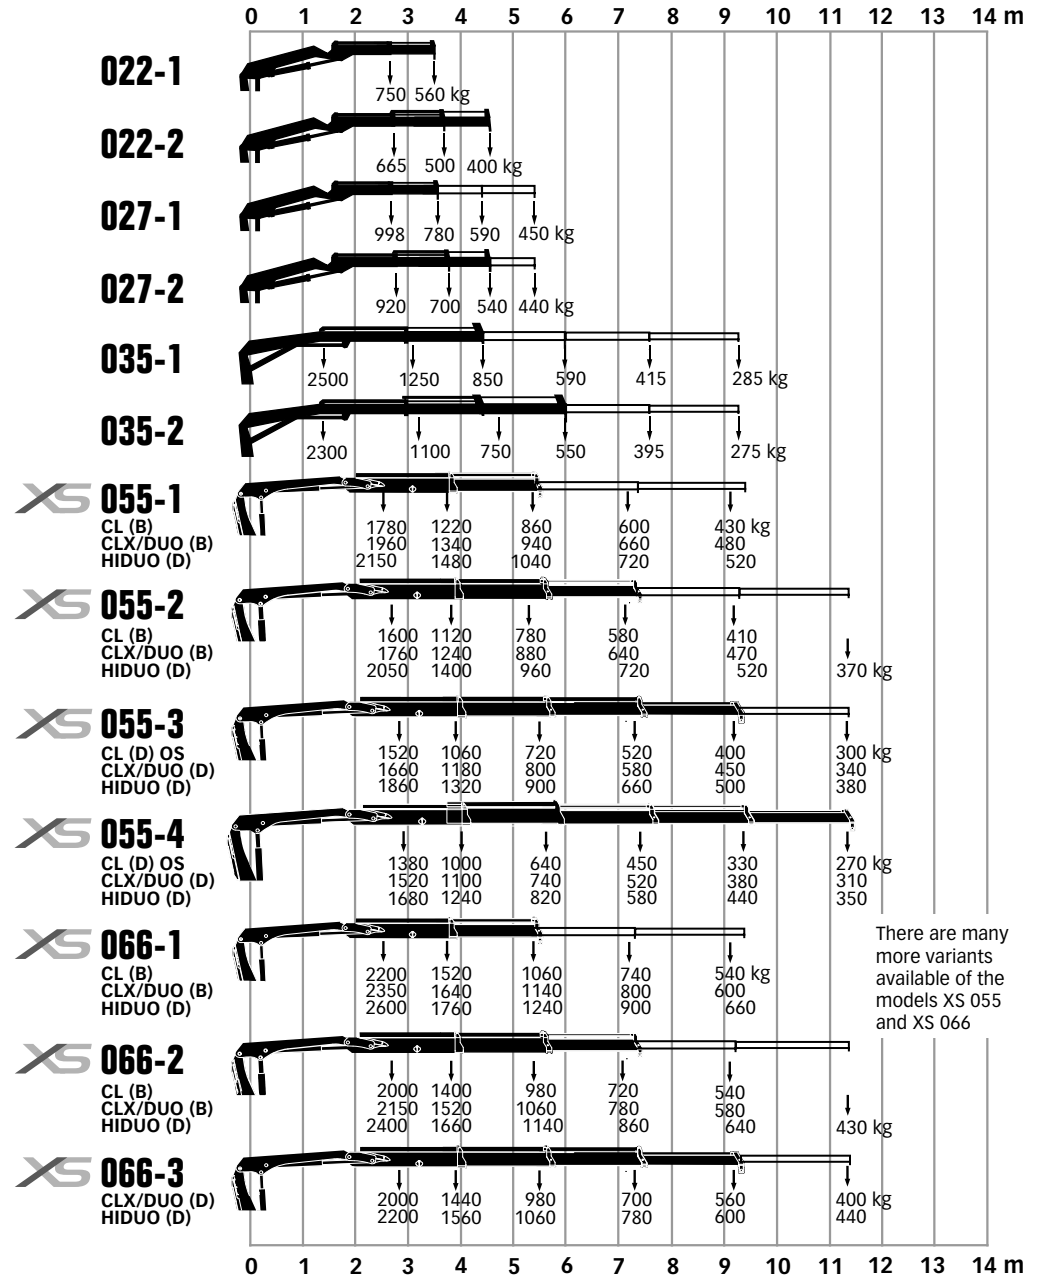

Product range 2.07

There are many more variants available of the models XS 055 and XS 066

0 1 2 3 4 5 6 7 8 9 10 11 12 13 14 15 16 17 18 19 20 21 22 23 m

0 1 2 3 4 5 6 7 8 9 10 11 12 13 14 15 16 17 18 19 20 21 22 23 m