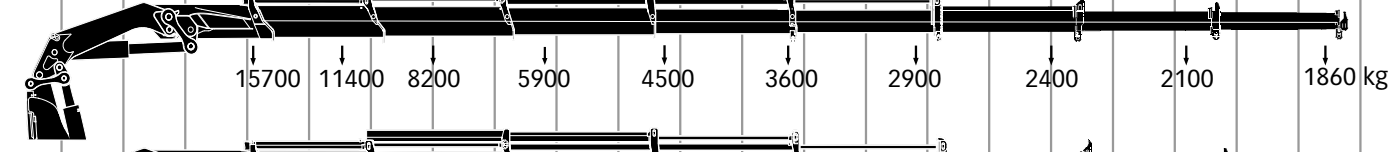

XS 600 EP-4
(also available with 2 or 3 hydr. extensions)

XS 600 EP-5

XS 600 E-4

XS 600 E-5

XS 600 E-6

XS 600 E-7

XS 600 E-8

XS 600 E-9

0 1 2 3 4 5 6 7 8 9 10 11 12 13 14 15 16 17 18 19 20 21 22 23 24 25 26 27 28 m

0 1 2 3 4 5 6 7 8 9 10 11 12 13 14 15 16 17 18 19 20 21 22 23 24 25 26 27 28 m

XS 700 E-7

XS 700 E-8

XS 700 E-9

XS 700 E-4

XS 700 also available with Jib 165X-3 and 135X-3