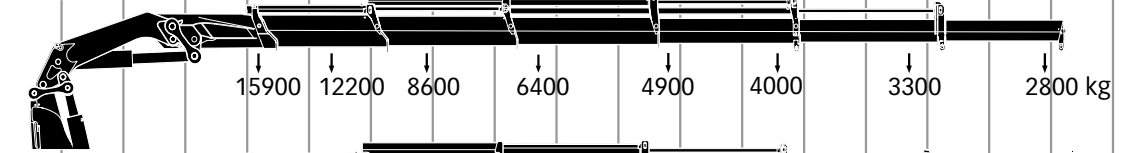

XS 600 EP-4
(also available with 2 or 3 hydr. extensions)

XS 600 EP-5

XS 600 E-4

XS 600 E-5

XS 600 E-6

XS 600 E-7

XS 600 E-8

XS 600 E-9

0 1 2 3 4 5 6 7 8 9 10 11 12 13 14 15 16 17 18 19 20 21 22 23 24 25 26 27 28 m

0 1 2 3 4 5 6 7 8 9 10 11 12 13 14 15 16 17 18 19 20 21 22 23 24 25 26 27 28 m

XS 700 E-7

XS 700 E-8

XS 700 E-9

XS 700 E-4

XS 700 also available with Jib 165X-3 and 135X-3