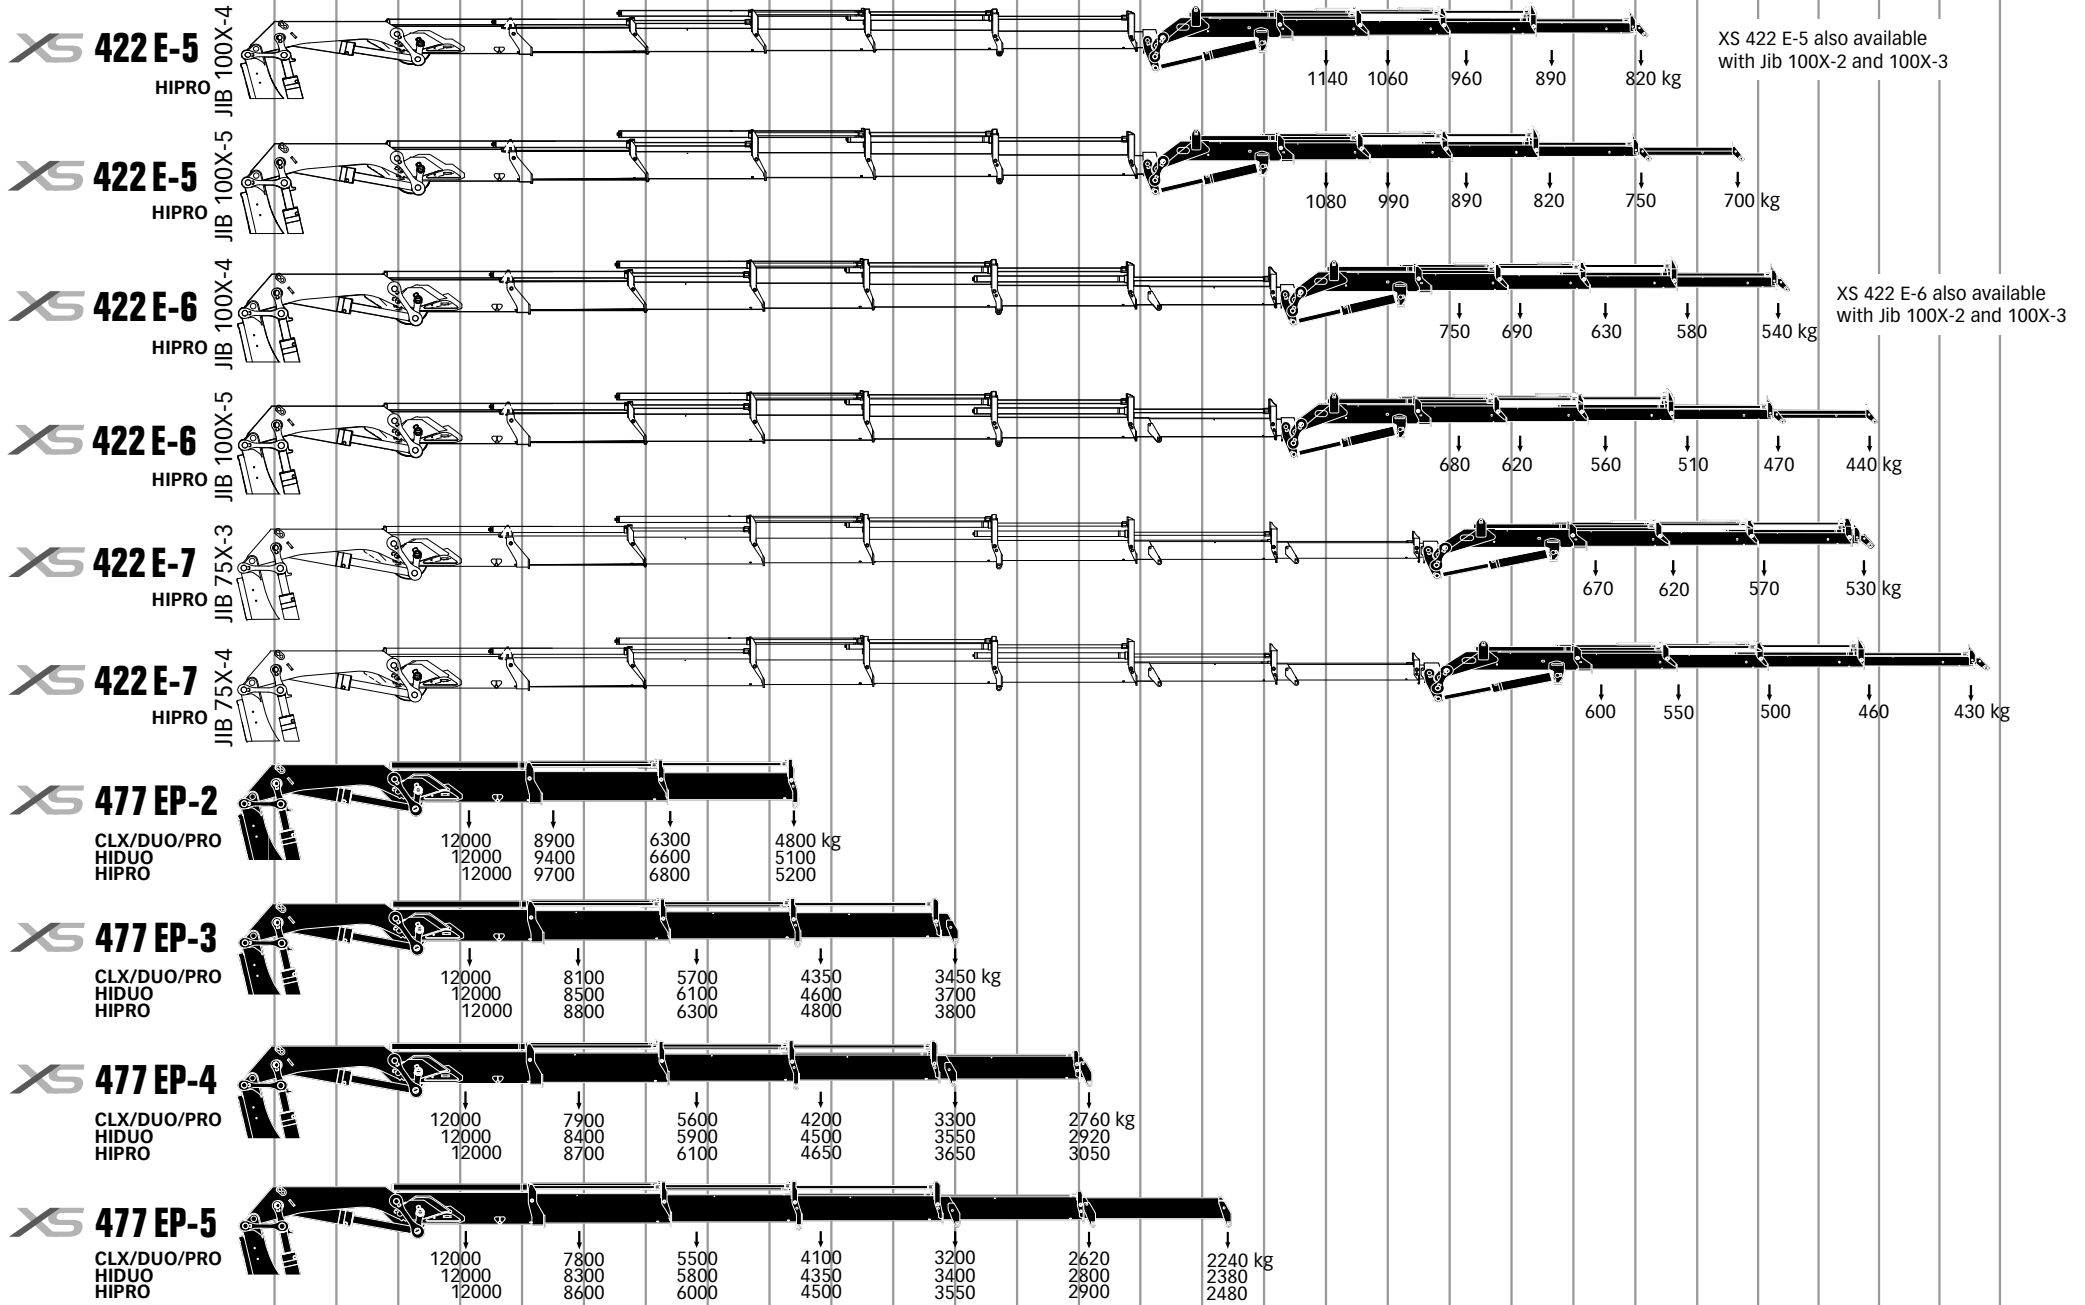

0 1 2 3 4 5 6 7 8 9 10 11 12 13 14 15 16 17 18 19 20 21 22 23 24 25 26 27 28 m

0 1 2 3 4 5 6 7 8 9 10 11 12 13 14 15 16 17 18 19 20 21 22 23 24 25 26 27 28 m